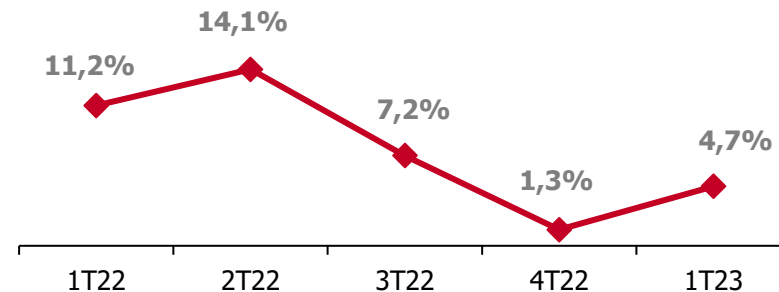

VSO Trimestral (% Rossi)